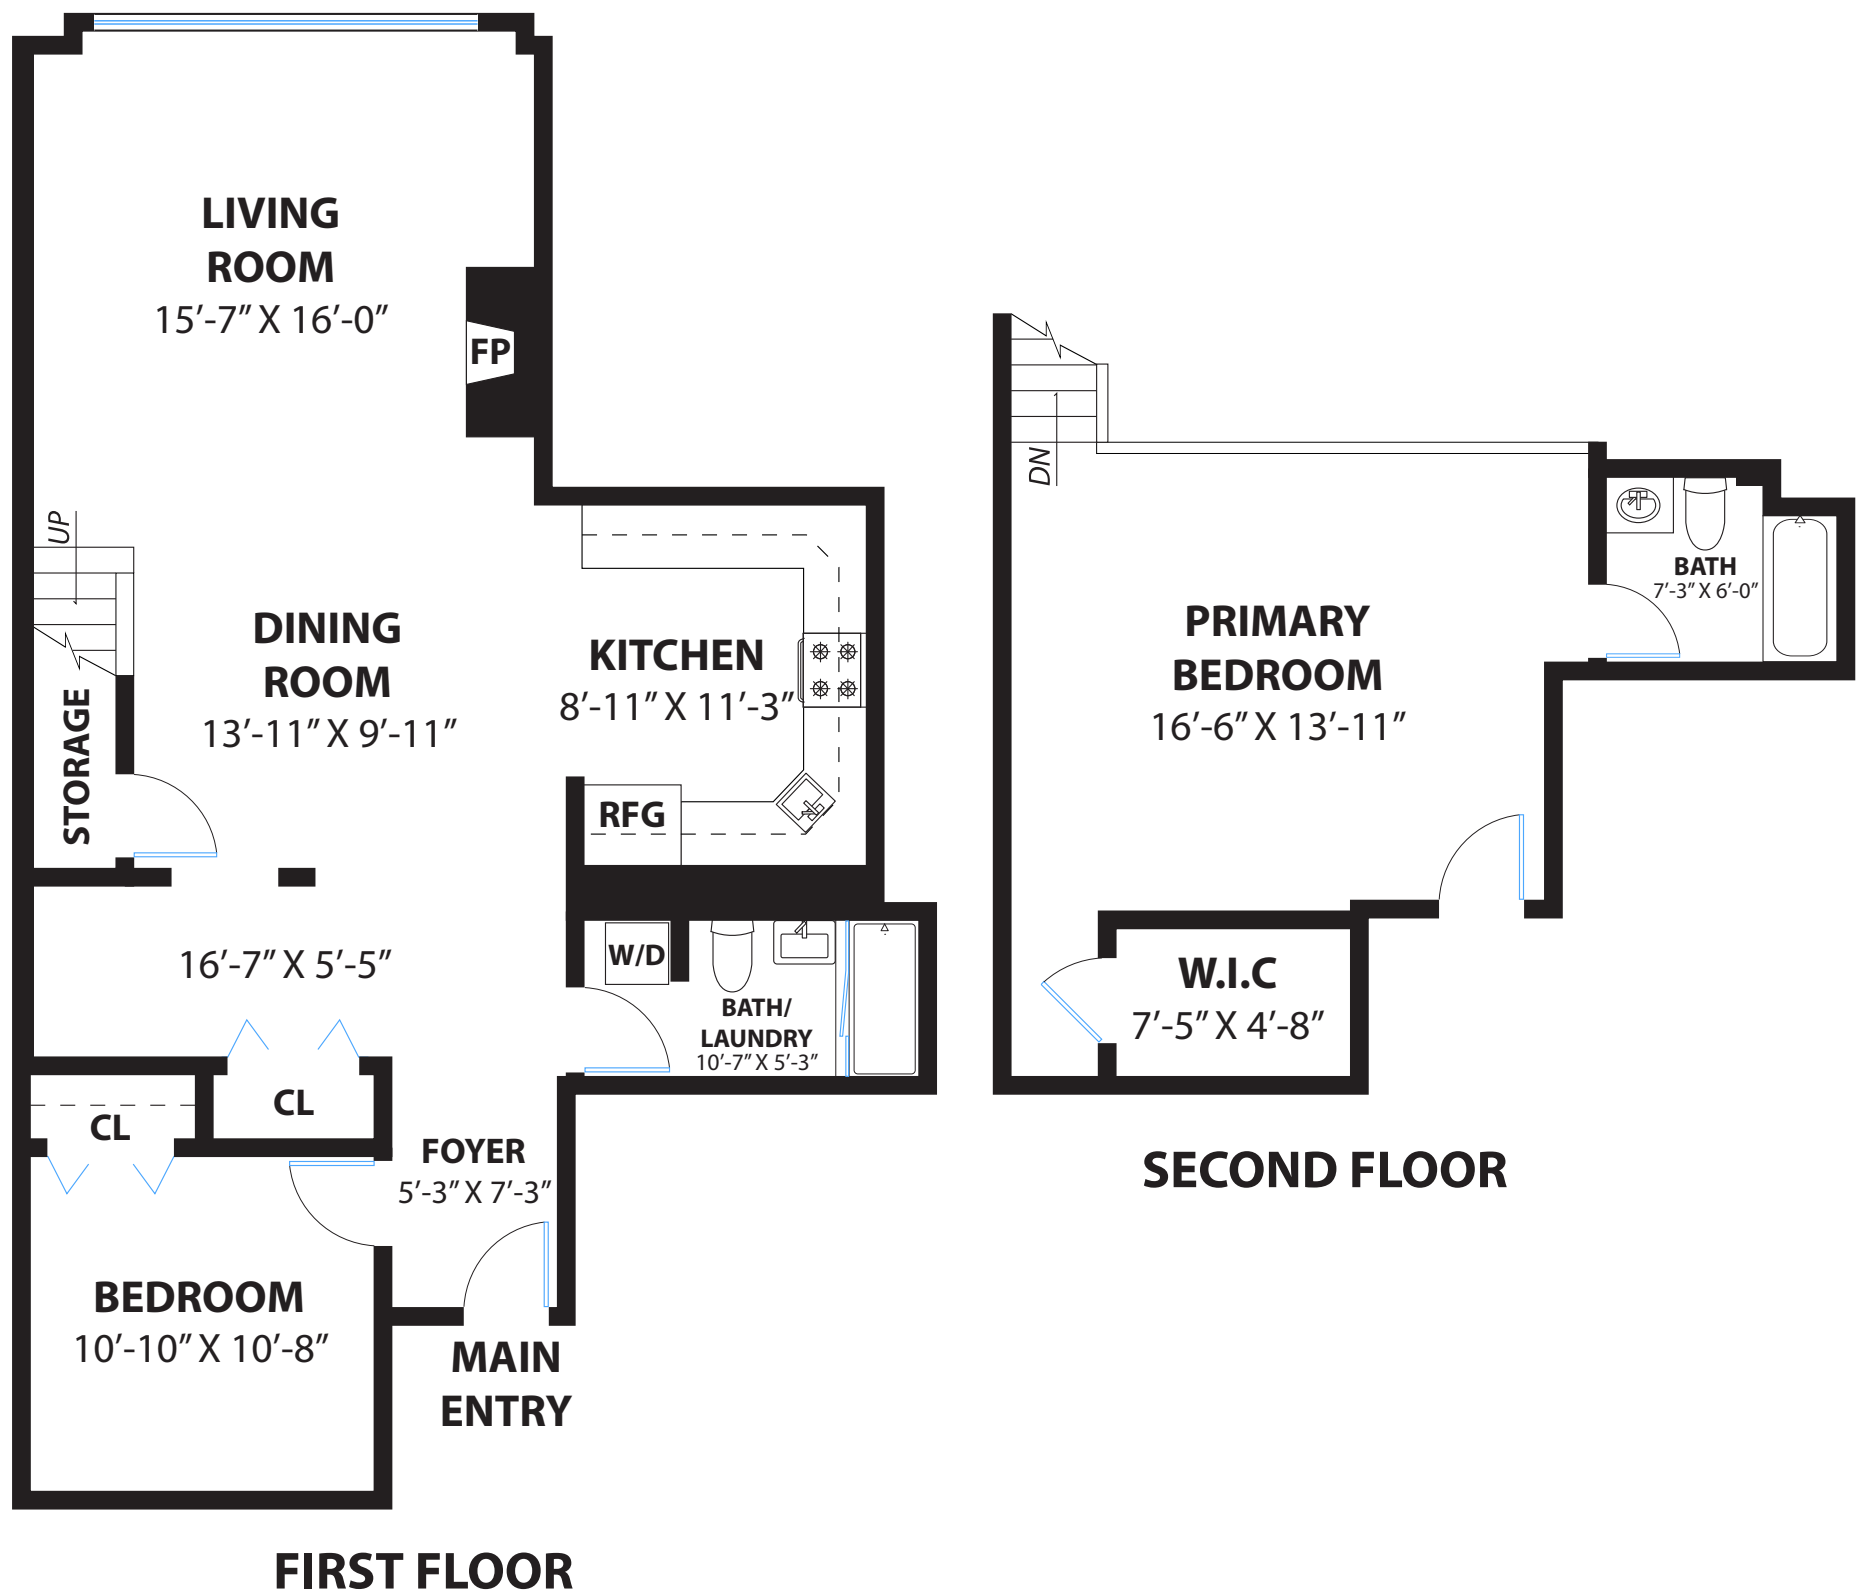

1578 INDIANA #2

SAN FRANCISCO

PROPERTY SQ FT INFORMATION

LIVING SPACE: 1221 SQ FT

- * Main House (First Floor): 878 Sq Ft
- * Main House (Second Floor): 343 Sq Ft

DISCLAIMER: RENDERING BY OPEN HOMES PHOTOGRAPHY. ALL MEASUREMENTS ARE APPROXIMATE AND MAY NOT BE EXACT.
DO NOT RELY ON THE ACCURACY OF THIS FLOOR PLAN WHEN DETERMINING THE PRICE OF A PROPERTY OR MAKING DECISIONS
REGARDING BUYING OR SELLING OF PROPERTIES WITHOUT INDEPENDENT VERIFICATION.